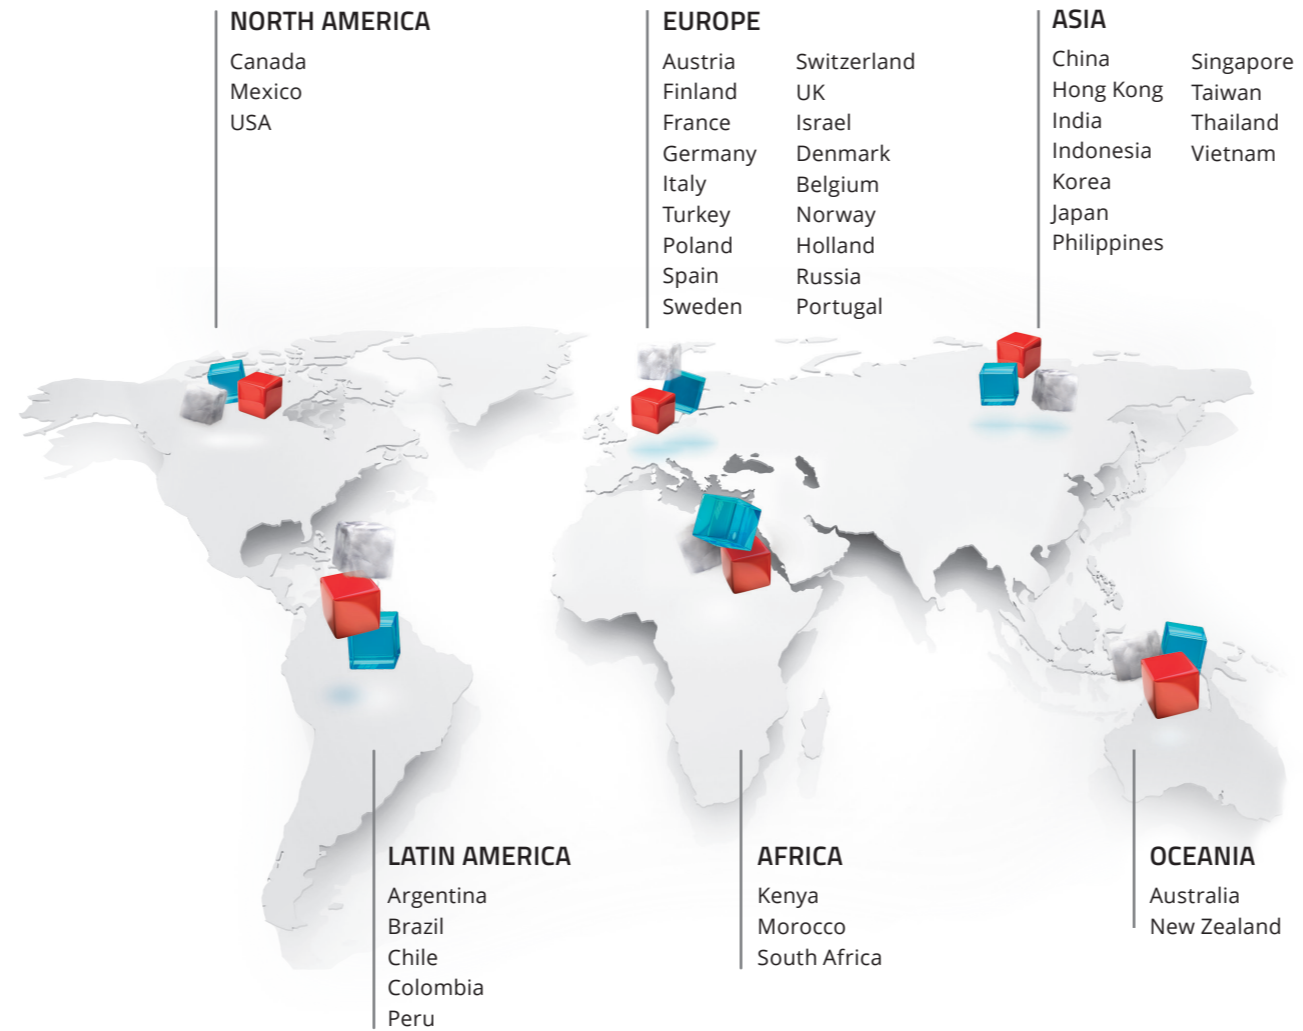

Kramer's award winning scalers offer the ultimate in image manipulation and processing. Our scalers use the latest in digital signal processing technology to provide the highest quality image possible, and flawless switching, combined with Kramer's renowned reliability.

Our extensive line of scalers, developed with the Kramer dedication to innovation and quality provide a multitude of features for you to choose from:

Highest Quality Scaling – Kramer's PixPerfect™ precision pixel mapping and high quality scaling technology supports resolutions up to 4K60 4:4:4 and fully complies with HDCP 2.2 and HDMI™ 2.0 standards

Glitch-Free Switching – From Fade-Thru-Black (FTB™) to immediate, seamless input channel switching, you define the application – we'll provide the technology

Powerful Audio – Via DSP technology, including audio equalization, mixing, delay and more

Multiple Control Options – RS-232 serial commands transmitted by touch screen system, PC, or other serial controller; Infrared remote control transmitter; Ethernet using built-in Web pages

Identify, Compare, and Choose Your Next Scaler

AV BEYOND THE BOX

In 1981, Kramer was founded with passion and resolve to innovate in the video era. Since then, we have consistently grown and evolved with an industry that has raced forward at lightning speed. Today, along with our partners and distributors, we passionately serve Pro AV customers on six continents with innovative solutions powered by cutting-edge cloud technologies, advanced software applications and industry-leading hardware.

www.KramerAV.com

© 2019 KRAMER ELECTRONICS, Ltd. All rights reserved. Reproduction in whole or in part without written permission is prohibited.

The terms HDMI, HDMI High-Definition Multimedia Interface, and the HDMI Logo are trademarks or registered trademarks of HDMI Licensing Administrator, Inc.

2902-000993